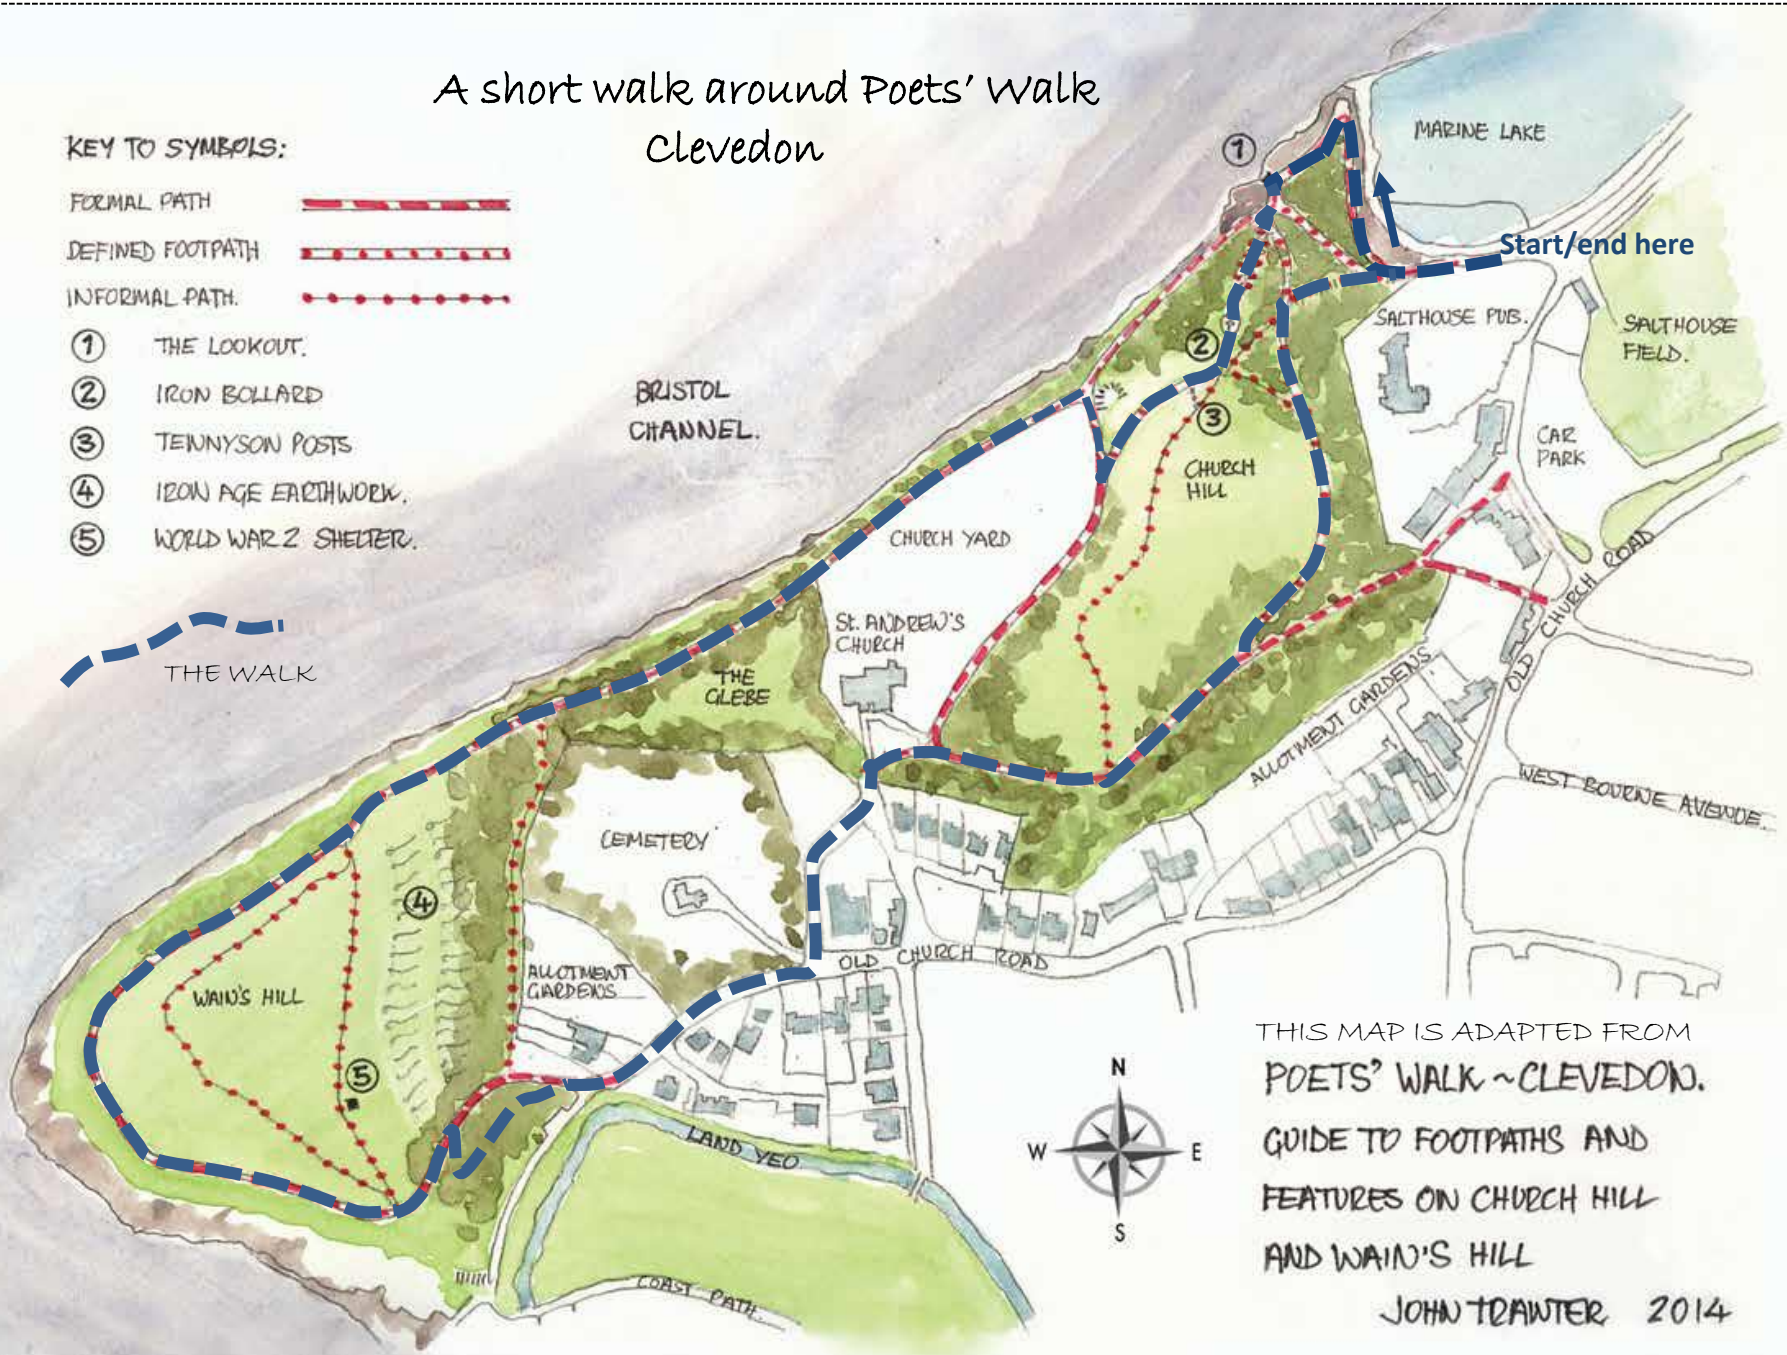

A short walk around Poets' Walk Clevedon

KEY TO SYMBOLS:

FORMAL PATH 

DEFINED FOOTPATH 

INFORMAL PATH 

- ① THE LOOKOUT.
- ② IRON BOLLARD
- ③ TENNYSON POSTS
- ④ IRON AGE EARTHWORK.
- ⑤ WORLD WAR 2 SHELTER.

 THE WALK

THIS MAP IS ADAPTED FROM
POETS' WALK ~CLEVEDON.
GUIDE TO FOOTPATHS AND
FEATURES ON CHURCH HILL
AND WAIN'S HILL

JOHN TRAWTER 2014