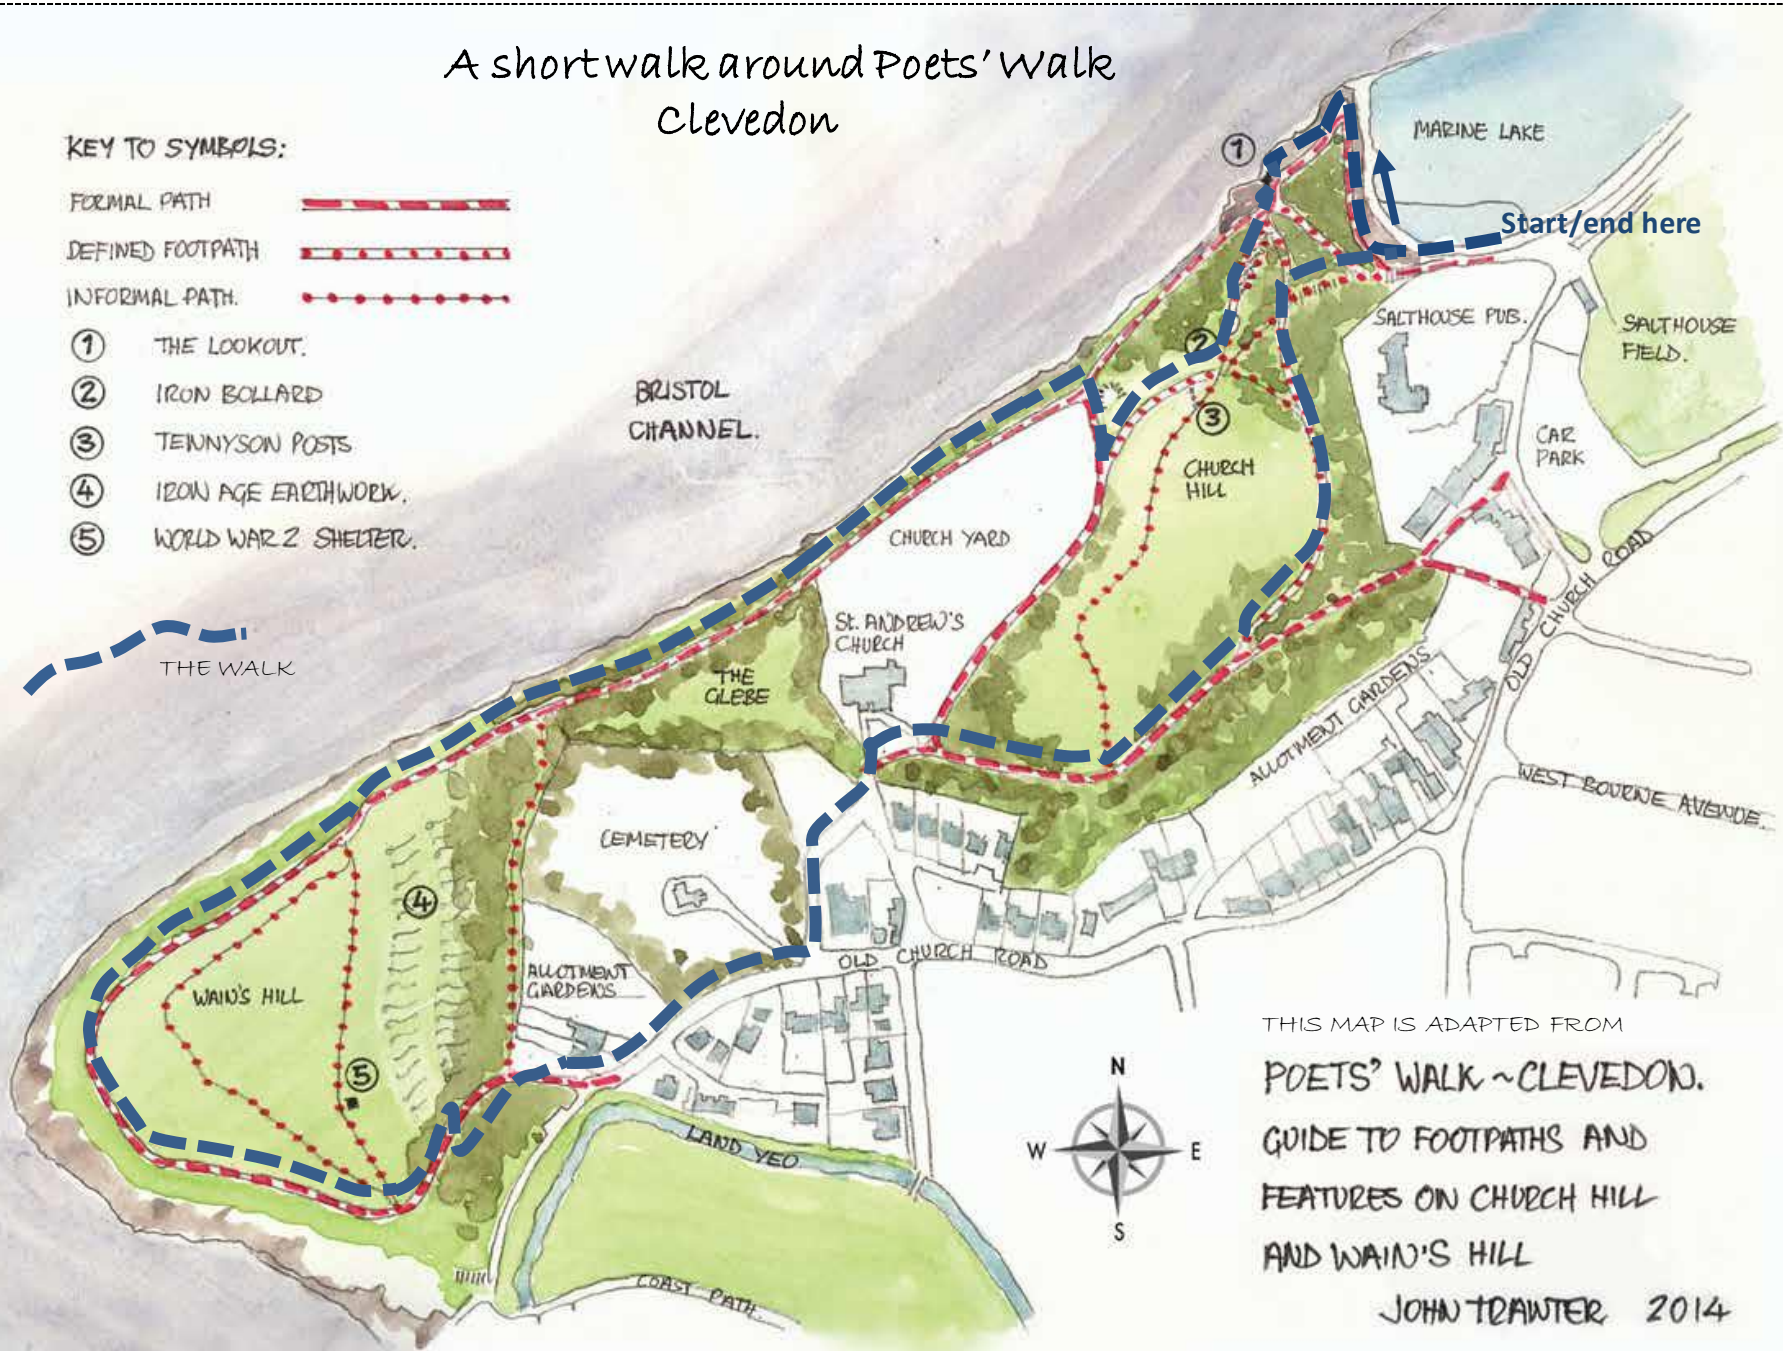

# A short walk around Poets' Walk Clevedon

## KEY TO SYMBOLS:

FORMAL PATH 

DEFINED FOOTPATH 

INFORMAL PATH 

- ① THE LOOKOUT.
- ② IRON BOLLARD
- ③ TENNYSON POSTS
- ④ IRON AGE EARTHWORK.
- ⑤ WORLD WAR 2 SHELTER.

 THE WALK

Start/end here

THIS MAP IS ADAPTED FROM  
POETS' WALK ~CLEVEDON.  
GUIDE TO FOOTPATHS AND  
FEATURES ON CHURCH HILL  
AND WAIN'S HILL